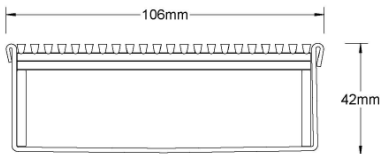

ARCHITECTURAL
GRATES + DRAINS

100PSi40

Linear Drain

Code 100PSi40
Range 100
Grate Style PS
Category Modular Kits
Channel Material Stainless Steel
Steel Grade 316

Grates longer than 1500mm supplied in sections. Tile Inserts longer than 1200mm supplied in sections. Channels over 3000mm supplied in sections with joiner. +/-2mm tolerance on dimensions.

The 100PSi40 is a punched slot grate design.

This slot perforated grate manufactured from 316 marine grade stainless steel combined with stainless steel channel offers an affordable option to use the Slimline drainage system.

Stormtech Modular Kits are supplied with grate and oversized channel to be cut down on site. One piece channel comes with pre punched spigot with outlet extender (kits up to 2000mm long). Oversized channel enables choice of outlet positions: centre, end or wherever preferred. Kits over 2000mm long and kits requiring multiple outlets are supplied with outlet on joiner plate. All kits are supplied with 2x clip-on end caps.

(Grate/Channel Lengths Provided) 900mm/1500mm, 1000mm/1500mm, 1200mm/1800mm, 1500mm/2400mm, 1800mm/3000mm, 2000mm/3000mm

SPECIFICATIONS + DIMENSIONS

Channel Width	106mm			
Channel Depth	42mm			
Length(s)	1000mm	1500mm	2000mm	2500mm
	3000mm	3500mm	4000mm	4500mm
	5000mm	5500mm	6000mm	
Outlet Size	DN40, DN50, DN65, DN80, DN100			