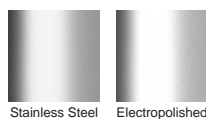

STORMTECH COLOUR FINISHES

Electroplate finishes subject to natural variation with time and local environment. Factors such as pools/surf beaches may require electropolishing. Contact us for suitability.

PRODUCT APPLICATIONS

Bathroom Drainage	Hospitality Drainage
Aged / Health Care Drainage	Paved Area Drainage
Balcony Drainage	Shower Drainage
Commercial Drainage	Multi-Residential Drainage
Courtyard / Patio Drainage	Special Needs Drainage
Pool and Spa Area Drainage	Threshold Drainage

Copyright © Stormtech Pty Ltd. Patent 733361. Drawings not to scale, please use dimensions shown. Downloaded 03/07/2026 (please check for updates)