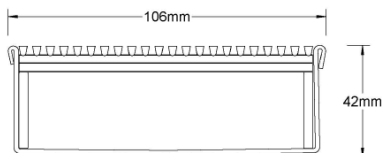

Steel Grade 316

Grates longer than 1500mm supplied in sections. Tile Inserts longer than 1200mm supplied in sections. Channels over 3000mm supplied in sections with joiner. +/-2mm tolerance on dimensions.

Stormtech Modular Kits are supplied with grate and oversized channel to be cut down on site. One piece channel comes with pre punched spigot with outlet extender (kits up to 2000mm long). Oversized channel enables choice of outlet positions: centre, end or wherever preferred. Kits over 2000mm long and kits requiring multiple outlets are supplied with outlet on joiner plate. All kits are supplied with 2x clip-on end caps.

(Grate/Channel Lengths Provided) 900mm/1500mm, 1000mm/1500mm, 1200mm/1800mm, 1500mm/2400mm, 1800mm/3000mm, 2000mm/3000mm

SPECIFICATIONS + DIMENSIONS

Channel Width	106mm			
Channel Depth	42mm			
Length(s)	1000mm	1500mm	2000mm	2500mm
	3000mm	3500mm	4000mm	4500mm
	5000mm	5500mm	6000mm	
Outlet Size	DN40, DN50, DN65, DN80, DN100			