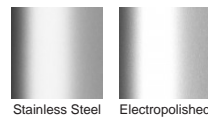

STORMTECH COLOUR FINISHES

Electroplate finishes subject to natural variation with time and local environment. Factors such as pools/surf beaches may require electropolishing. Contact us for suitability.

PRODUCT APPLICATIONS

Bathroom Drainage	Hospitality Drainage
Aged / Health Care Drainage	Paved Area Drainage
Balcony Drainage	Shower Drainage
Commercial Drainage	Multi-Residential Drainage
Courtyard / Patio Drainage	Special Needs Drainage
Pool and Spa Area Drainage	Threshold Drainage

Copyright © Stormtech Pty Ltd. Patent 733361. Drawings not to scale, please use dimensions shown. Downloaded 18/04/2026 (please check for updates)