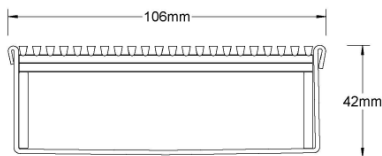

## Linear Drain

The 100PSi40 is a punched slot grate design.

This slot perforated grate manufactured from 316 marine grade stainless steel combined with stainless steel channel offers an affordable option to use the Slimline drainage system.

Stormtech Modular Kits are supplied with grate and oversized channel to be cut down on site. One piece channel comes with pre punched spigot with outlet extender (kits up to 2000mm long). Oversized channel enables choice of outlet positions: centre, end or wherever preferred. Kits over 2000mm long and kits requiring multiple outlets are supplied with outlet on joiner plate. All kits are supplied with 2x clip-on end caps.

**(Grate/Channel Lengths Provided) 900mm/1500mm, 1000mm/1500mm, 1200mm/1800mm, 1500mm/2400mm, 1800mm/3000mm, 2000mm/3000mm**

**Code** 100PSi40  
**Range** 100  
**Grate Style** PS  
**Category** Modular Kits  
**Channel Material** Stainless Steel  
**Steel Grade** 316

### SPECIFICATIONS + DIMENSIONS

<b>Channel Width</b>	106mm			
<b>Channel Depth</b>	42mm			
<b>Length(s)</b>	1000mm	1500mm	2000mm	2500mm
	3000mm	3500mm	4000mm	4500mm
	5000mm	5500mm	6000mm	
<b>Outlet Size</b>	DN40, DN50, DN65, DN80, DN100			