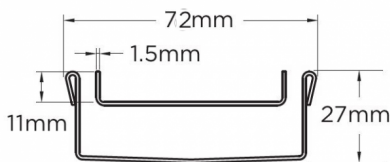

Stormtech Modular Kits are supplied with grate and oversized channel to be cut down on site. One piece channel comes with pre punched spigot with outlet extender (kits up to 2000mm long). Oversized channel enables choice of outlet positions: centre, end or wherever preferred. Kits over 2000mm long and kits requiring multiple outlets are supplied with outlet on joiner plate. All kits are supplied with 2x clip-on end caps.

(Grate/Channel Lengths Provided) 900mm/1500mm, 1000mm/1500mm, 1200mm/1800mm, 1500mm/2400mm, 1800mm/3000mm, 2000mm/3000mm

Code 65Tii25

Range 65

Grate Style Ti

Category Modular Kits

Channel Material Stainless Steel

Steel Grade 316

Grates longer than 1500mm supplied in sections. Tile Inserts longer than 1200mm supplied in sections. Channels over 3000mm supplied in sections with joiner. +/-2mm tolerance on dimensions.

SPECIFICATIONS + DIMENSIONS

Channel Width	72mm
Channel Depth	27mm
Length(s)	900mm 1000mm 1200mm 1500mm 1800mm 2000mm
Outlet Size	DN50

STORMTECH COLOUR FINISHES

Electroplate finishes subject to natural variation with time and local environment. Factors such as pools/surf beaches may require electropolishing. Contact us for suitability.