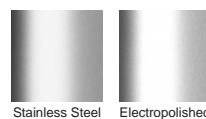

Steel Grade 316

Grates longer than 1500mm supplied in sections. Tile Inserts longer than 1200mm supplied in sections. Channels over 3000mm supplied in sections with joiner. +/-2mm tolerance on dimensions.

SPECIFICATIONS + DIMENSIONS

Channel Width	72mm
Channel Depth	27mm
Length(s)	900mm 1000mm 1200mm 1500mm 1800mm 2000mm
Outlet Size	DN50

STORMTECH COLOUR FINISHES

Electroplate finishes subject to natural variation with time and local environment. Factors such as pools/surf beaches may require electropolishing. Contact us for suitability.