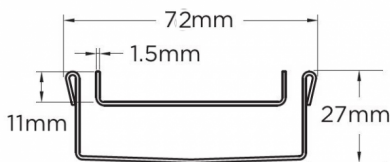

Stormtech Modular Kits are supplied with grate and oversized channel to be cut down on site. One piece channel comes with pre punched spigot with outlet extender (kits up to 2000mm long). Oversized channel enables choice of outlet positions: centre, end or wherever preferred. Kits over 2000mm long and kits requiring multiple outlets are supplied with outlet on joiner plate. All kits are supplied with 2x clip-on end caps.

(Grate/Channel Lengths Provided) 900mm/1500mm, 1000mm/1500mm, 1200mm/1800mm, 1500mm/2400mm, 1800mm/3000mm, 2000mm/3000mm

Code 65Tii25

Range 65

Grate Style Ti

Category Modular Kits

Channel Material Stainless Steel

Steel Grade 316

SPECIFICATIONS + DIMENSIONS

Channel Width	72mm
Channel Depth	27mm
Length(s)	900mm 1000mm 1200mm 1500mm 1800mm 2000mm
Outlet Size	DN50

Grates longer than 1500mm supplied in sections. Tile Inserts longer than 1200mm supplied in sections. Channels over 3000mm supplied in sections with joiner. +/-2mm tolerance on dimensions.