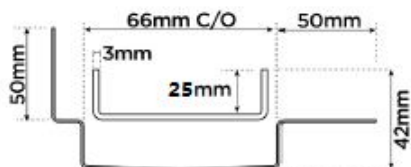

Grates longer than 1500mm supplied in sections. Tile Inserts longer than 1200mm supplied in sections. Channels over 3000mm supplied in sections with joiner. +/-2mm tolerance on dimensions.

PRODUCT APPLICATIONS

Bathroom Drainage	Shower Drainage
Aged / Health Care Drainage	Multi-Residential Drainage
Balcony Drainage	Special Needs Drainage
Commercial Drainage	Threshold Drainage
Hospitality Drainage	Suspended Slab Drainage
Paved Area Drainage	Wet Area Drainage

Copyright © Stormtech Pty Ltd. Patent 733361. Drawings not to scale, please use dimensions shown. Downloaded 15/11/2024 (please check for updates)

Visit stormtech.com.au
for tools + inspiration.

Phone **1300 653 403**

Email info@stormtech.com.au