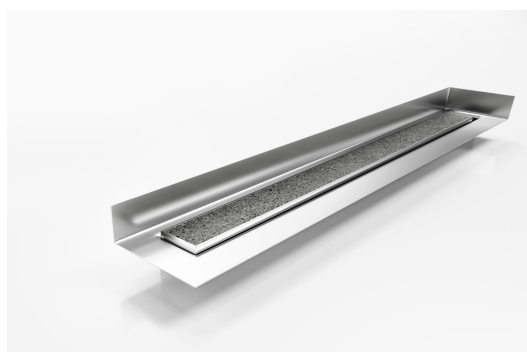

## Linear Drain with Tile Flange

**Tile Insert drain with a custom channel with tile flange. Suitable for tiles up to 20mm thick.**

The F Series features a custom made flange for floor and walls combined with a choice of grate or tile insert from Stormtech's superb designer range.

Stormtech's range of architectural grates and drains with tile flanges are designed to solve the complexities of today's building requirements

Custom made to suit your range requirements; including custom built flange ledge to suit your tile depth, outlet size and channel position.