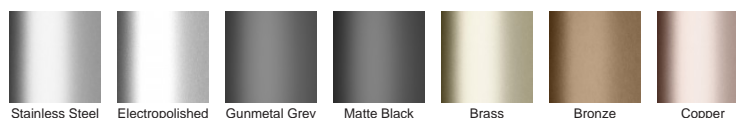

**Code** 65TiiMTLF

**Range** 65

**Grate Style** Ti

**Category** Made-to-Length

**Channel Material** Stainless Steel

**Steel Grade** 316

### STORMTECH COLOUR FINISHES

**Electroplate finishes subject to natural variation with time and local environment. Factors such as pools/surf beaches may require electropolishing. Contact us for suitability.**