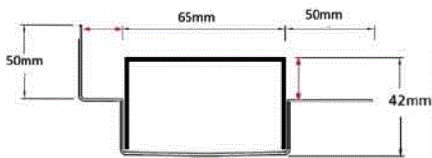

### SPECIFICATIONS + DIMENSIONS

Channel Width	65mm
Channel Depth	42mm
Length(s)	As Required
Outlet Size	DN40, DN50, DN65

Grates longer than 1500mm supplied in sections. Tile Inserts longer than 1200mm supplied in sections. Channels over 3000mm supplied in sections with joiner. +/-2mm tolerance on dimensions.