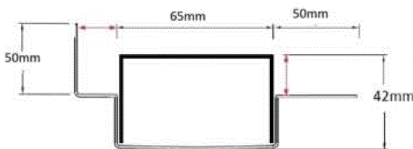

Refer to AS3500 for outlet pipe sizes specific to your installation.

**Code** 65PSiMTLF

**Range** 65

**Grate Style** PS

**Category** Made-to-Length

**Channel Material** Stainless Steel

**Steel Grade** 316

### SPECIFICATIONS + DIMENSIONS

<b>Channel Width</b>	65mm
<b>Channel Depth</b>	42mm
<b>Length(s)</b>	As Required
<b>Outlet Size</b>	DN40, DN50, DN65

Grates longer than 1500mm supplied in sections. Tile Inserts longer than 1200mm supplied in sections. Channels over 3000mm supplied in sections with joiner. +/-2mm tolerance on dimensions.