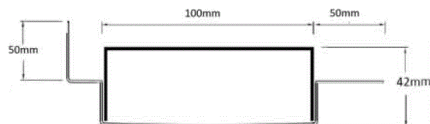

**Code** 100TRiMTLF

**Range** 100

**Grate Style** TR

**Category** Made-to-Length

**Channel Material** Stainless Steel

**Steel Grade** 316

### SPECIFICATIONS + DIMENSIONS

<b>Channel Width</b>	100mm
<b>Channel Depth</b>	42mm
<b>Length(s)</b>	As Required
<b>Outlet Size</b>	DN40, DN50, DN65, DN80, DN100

### STORMTECH COLOUR FINISHES

Grates longer than 1500mm supplied in sections. Tile Inserts longer than 1200mm supplied in sections. Channels over 3000mm supplied in sections with joiner. +/-2mm tolerance on dimensions.