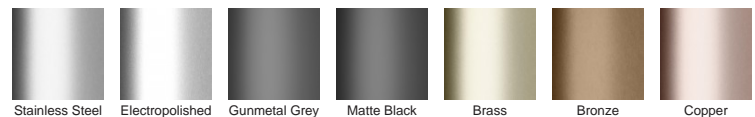

Electroplate finishes subject to natural variation with time and local environment. Factors such as pools/surf beaches may require electropolishing. Contact us for suitability.

PRODUCT APPLICATIONS

Bathroom Drainage	Hospitality Drainage
Aged / Health Care Drainage	Paved Area Drainage
Balcony Drainage	Shower Drainage
Commercial Drainage	Multi-Residential Drainage
Courtyard / Patio Drainage	Special Needs Drainage
Pool and Spa Area Drainage	Threshold Drainage

Copyright © Stormtech Pty Ltd. Patent 733361. Drawings not to scale, please use dimensions shown. Downloaded 04/07/2026 (please check for updates)

Visit stormtech.com.au
for tools + inspiration.

Phone **1300 653 403**

Email info@stormtech.com.au