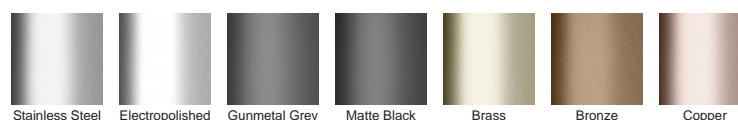

Electroplate finishes subject to natural variation with time and local environment. Factors such as pools/surf beaches may require electropolishing. Contact us for suitability.

PRODUCT APPLICATIONS

Bathroom Drainage	Hospitality Drainage
Aged / Health Care Drainage	Paved Area Drainage
Balcony Drainage	Shower Drainage
Commercial Drainage	Multi-Residential Drainage
Courtyard / Patio Drainage	Special Needs Drainage
Pool and Spa Area Drainage	Threshold Drainage

Copyright © Stormtech Pty Ltd. Patent 733361. Drawings not to scale, please use dimensions shown.
Downloaded 18/04/2026 (please check for updates)

Visit stormtech.com.au
for tools + inspiration.

Phone **1300 653 403**

Email info@stormtech.com.au