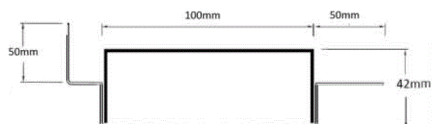

**Code** 100TRiMTLF

**Range** 100

**Grate Style** TR

**Category** Made-to-Length

**Channel Material** Stainless Steel

**Steel Grade** 316

### SPECIFICATIONS + DIMENSIONS

<b>Channel Width</b>	100mm
<b>Channel Depth</b>	42mm
<b>Length(s)</b>	As Required
<b>Outlet Size</b>	DN40, DN50, DN65, DN80, DN100

### STORMTECH COLOUR FINISHES

Grates longer than 1500mm supplied in sections. Tile Inserts longer than 1200mm supplied in sections. Channels over 3000mm supplied in sections with joiner. +/-2mm tolerance on dimensions.