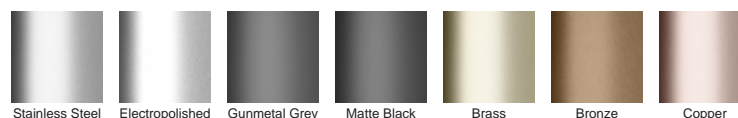

STORMTECH COLOUR FINISHES

Electroplate finishes subject to natural variation with time and local environment. Factors such as pools/surf beaches may require electropolishing. Contact us for suitability.