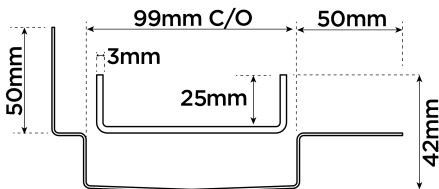

Grates longer than 1500mm supplied in sections. Tile Inserts longer than 1200mm supplied in sections. Channels over 3000mm supplied in sections with joiner. +/-2mm tolerance on dimensions.

PRODUCT APPLICATIONS

Bathroom Drainage	Shower Drainage
Aged / Health Care Drainage	Multi-Residential Drainage
Balcony Drainage	Special Needs Drainage
Commercial Drainage	Threshold Drainage
Hospitality Drainage	Suspended Slab Drainage
Paved Area Drainage	Wet Area Drainage

Copyright © Stormtech Pty Ltd. Patent 733361. Drawings not to scale, please use dimensions shown. Downloaded 18/04/2026 (please check for updates)

Visit stormtech.com.au
for tools + inspiration.

Phone **1300 653 403**

Email info@stormtech.com.au