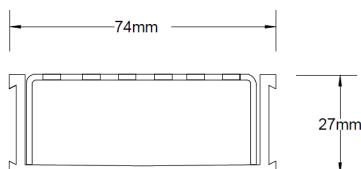

### SPECIFICATIONS + DIMENSIONS

<b>Channel Width</b>	74mm
<b>Channel Depth</b>	27mm
<b>Length(s)</b>	900mm 1000mm 1200mm 1500mm 1800mm 2000mm 2200mm 2400mm 2700mm 3000mm
<b>Outlet Size</b>	DN40, DN50

Grates longer than 1500mm supplied in sections. Tile Inserts longer than 1200mm supplied in sections. Channels over 3000mm supplied in sections with joiner. +/-2mm tolerance on dimensions.