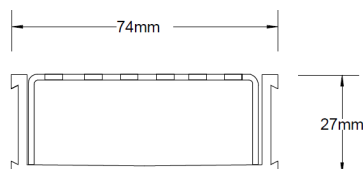

### SPECIFICATIONS + DIMENSIONS

<b>Channel Width</b>	74mm
<b>Channel Depth</b>	27mm
<b>Length(s)</b>	900mm 1000mm 1200mm 1500mm 1800mm 2000mm 2200mm 2400mm 2700mm 3000mm
<b>Outlet Size</b>	DN40, DN50

Grates longer than 1500mm supplied in sections. Tile Inserts longer than 1200mm supplied in sections. Channels over 3000mm supplied in sections with joiner. +/-2mm tolerance on dimensions.