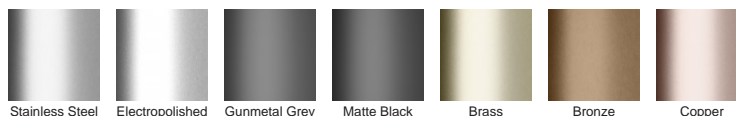

STORMTECH COLOUR FINISHES

Electroplate finishes subject to natural variation with time and local environment. Factors such as pools/surf beaches may require electropolishing. Contact us for suitability.

PRODUCT APPLICATIONS

Bathroom Drainage	Hospitality Drainage
Aged / Health Care Drainage	Paved Area Drainage
Balcony Drainage	Shower Drainage
Commercial Drainage	Multi-Residential Drainage
Courtyard / Patio Drainage	Special Needs Drainage
Pool and Spa Area Drainage	Threshold Drainage

Copyright © Stormtech Pty Ltd. Patent 733361. Drawings not to scale, please use dimensions shown. Downloaded 04/07/2026 (please check for updates)

Visit stormtech.com.au
for tools + inspiration.

Phone **1300 653 403**

Email info@stormtech.com.au