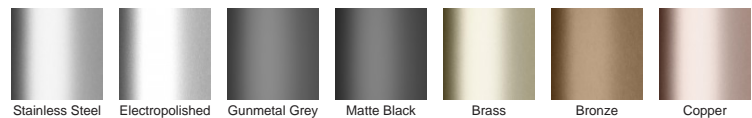

**Grate Style** TR

**Category** Modular Kits

**Channel Material** uPVC

**Steel Grade** 316

Grates longer than 1500mm supplied in sections. Tile Inserts longer than 1200mm supplied in sections. Channels over 3000mm supplied in sections with joiner. +/-2mm tolerance on dimensions.

### STORMTECH COLOUR FINISHES

Electroplate finishes subject to natural variation with time and local environment. Factors such as pools/surf beaches may require electropolishing. Contact us for suitability.