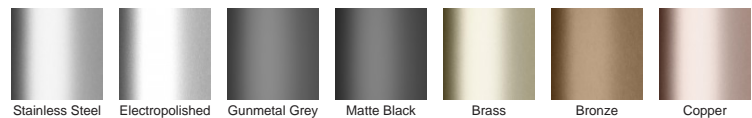

STORMTECH COLOUR FINISHES

Electroplate finishes subject to natural variation with time and local environment. Factors such as pools/surf beaches may require electropolishing. Contact us for suitability.

PRODUCT APPLICATIONS

Bathroom Drainage	Hospitality Drainage
Aged / Health Care Drainage	Paved Area Drainage
Balcony Drainage	Shower Drainage
Commercial Drainage	Multi-Residential Drainage
Courtyard / Patio Drainage	Special Needs Drainage
Pool and Spa Area Drainage	Wet Area Drainage

Copyright © Stormtech Pty Ltd. Patent 733361. Drawings not to scale, please use dimensions shown. Downloaded 15/11/2024 (please check for updates)

Visit stormtech.com.au
for tools + inspiration.

Phone **1300 653 403**

Email info@stormtech.com.au