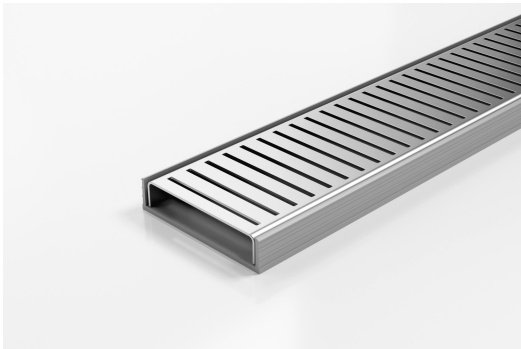

ARCHITECTURAL
GRATES + DRAINS

100PPSG20

Linear Drain

100mm Wide Punched Perpendicular Slot Perforated Stainless Steel Grate with uPVC Channel.

The 100PPSG20 slot perforated grate is manufactured from 316 marine grade stainless steel combined with a UPVC drainage channel and offers an affordable option to use the Slimline system.

Kits longer than 3000mm available on request.

Please be aware that depending on the installation environment, for a pool installation or close to a surf beach, you may need to have your stainless steel grates electropolished.

Code 100PPSG20

Range 100

Grate Style PPS

Category Modular Kits

Channel Material uPVC

Steel Grade 316

Grates longer than 1500mm supplied in sections. Tile Inserts longer than 1200mm supplied in sections. Channels over 3000mm supplied in sections with joiner. +/-2mm tolerance on dimensions.