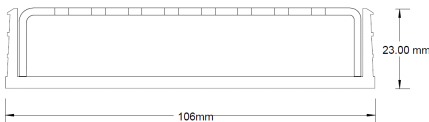

Code 100PPSG20

Range 100

Grate Style PPS

Category Modular Kits

Channel Material uPVC

Steel Grade 316

Grates longer than 1500mm supplied in sections. Tile Inserts longer than 1200mm supplied in sections. Channels over 3000mm supplied in sections with joiner. +/-2mm tolerance on dimensions.

SPECIFICATIONS + DIMENSIONS

| | | | | | | | |
|----------------------|-------------|--------|--------|--------|--------|--------|--------|
| Channel Width | 106mm | | | | | | |
| Channel Depth | 23mm | | | | | | |
| Length(s) | 900mm | 1000mm | 1200mm | 1500mm | 1800mm | 1900mm | 2000mm |
| | | | | | 2100mm | 2200mm | 2400mm |
| | | | | | | 2500mm | 2700mm |
| | | | | | | | 3000mm |
| Outlet Size | DN80, DN100 | | | | | | |