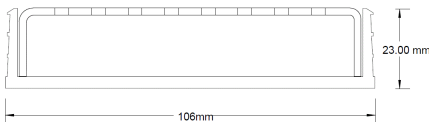

### SPECIFICATIONS + DIMENSIONS

<b>Channel Width</b>	106mm
<b>Channel Depth</b>	23mm
<b>Length(s)</b>	900mm 1000mm 1200mm 1500mm 1800mm 1900mm 2000mm 2100mm 2200mm 2400mm 2500mm 2700mm 3000mm
<b>Outlet Size</b>	DN80, DN100