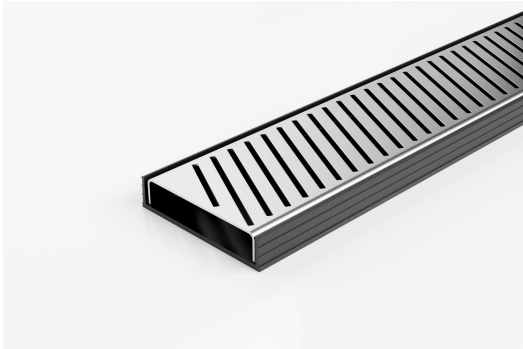

100PASGBL20

Linear Drain

100mm Wide Punched Angle Slot Perforated Stainless Steel Grate with a black uPVC Channel.

The 100PASG20 slot perforated grate is manufactured from 316 marine grade stainless steel combined with a UPVC drainage channel and offers an affordable option to use the Slimline system.

Kits longer than 3000mm available on request.

Black uPVC channel only suitable for Internal use only

Code 100PASGBL20

Range 100

Grate Style PAS

Category Modular Kits

Channel Material uPVC

Steel Grade 316

SPECIFICATIONS + DIMENSIONS

Channel Width	106mm
Channel Depth	23mm
Length(s)	900mm 1000mm 1200mm 1500mm 1800mm 2000mm 2200mm 2400mm 2500mm 2700mm 3000mm
Outlet Size	DN80, DN100