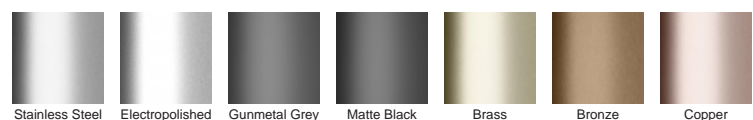

**Channel Material** Stainless Steel

**Steel Grade** 316

Grates longer than 1500mm supplied in sections. Tile Inserts longer than 1200mm supplied in sections. Channels over 3000mm supplied in sections with joiner. +/-2mm tolerance on dimensions.

### STORMTECH COLOUR FINISHES

Electroplate finishes subject to natural variation with time and local environment. Factors such as pools/surf beaches may require electropolishing. Contact us for suitability.