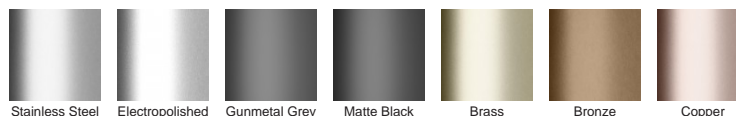

The grate(s) are manufactured from 316 marine grade stainless steel and the channel and fittings from uPVC.

Please note that our TR grates have a non finished finish.

Kits longer than 3000mm are available on request.

Code 65TRG25

Range 65

Grate Style TR

Category Modular Kits

Channel Material uPVC

Steel Grade 316

SPECIFICATIONS + DIMENSIONS

Channel Width	74mm
Channel Depth	27mm
Length(s)	900mm 1000mm 1200mm 1500mm 1800mm 1900mm 2000mm 2100mm 2200mm 2400mm 2500mm 2700mm 3000mm
Outlet Size	DN40, DN50

Grates longer than 1500mm supplied in sections. Tile Inserts longer than 1200mm supplied in sections. Channels over 3000mm supplied in sections with joiner. +/-2mm tolerance on dimensions.

STORMTECH COLOUR FINISHES