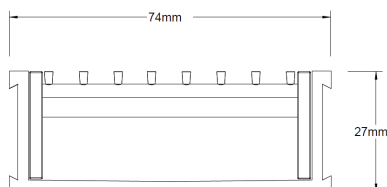

Code 65TRG25

Range 65

Grate Style TR

Category Modular Kits

Channel Material uPVC

Steel Grade 316

SPECIFICATIONS + DIMENSIONS

Channel Width	74mm
Channel Depth	27mm
Length(s)	900mm 1000mm 1200mm 1500mm 1800mm 1900mm 2000mm 2100mm 2200mm 2400mm 2500mm 2700mm 3000mm
Outlet Size	DN40, DN50

Grates longer than 1500mm supplied in sections. Tile Inserts longer than 1200mm supplied in sections. Channels over 3000mm supplied in sections with joiner. +/-2mm tolerance on dimensions.

STORMTECH COLOUR FINISHES