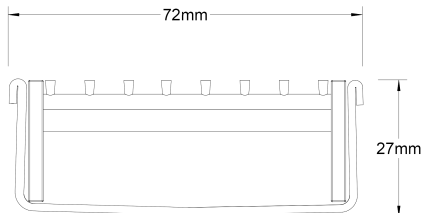

Stormtech Modular Kits are supplied with grate and oversized channel to be cut down on site. One piece channel comes with pre punched spigot with outlet extender (kits up to 2000mm long). Oversized channel enables choice of outlet positions: centre, end or wherever preferred. Kits over 2000mm long and kits requiring multiple outlets are supplied with outlet on joiner plate. All kits are supplied with 2x clip-on end caps.

Refer to AS3500 for outlet pipe sizes specific to your installation. (Grate/Channel Lengths Provided) 900mm/1500mm, 1000mm/1500mm, 1200mm/1800mm, 1500mm/2400mm, 1800mm/3000mm,...

**Code** 65TRi25

**Range** 65

**Grate Style** TR

**Category** Modular Kits

**Channel Material** Stainless Steel

**Steel Grade** 316

Grates longer than 1500mm supplied in sections. Tile Inserts longer than 1200mm supplied in sections. Channels over 3000mm supplied in sections with joiner. +/-2mm tolerance on dimensions.

### SPECIFICATIONS + DIMENSIONS

<b>Channel Width</b>	72mm
<b>Channel Depth</b>	27mm
<b>Length(s)</b>	900mm 1000mm 1200mm 1500mm 1800mm 1900mm 2000mm
<b>Outlet Size</b>	DN50