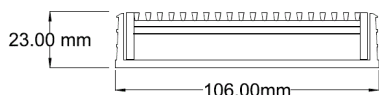

### SPECIFICATIONS + DIMENSIONS

<b>Channel Width</b>	106mm
<b>Channel Depth</b>	23mm
<b>Length(s)</b>	900mm 1000mm 1200mm 1500mm 1800mm 2000mm 2200mm 2400mm 2700mm 3000mm
<b>Outlet Size</b>	DN40, DN50, DN80, DN100