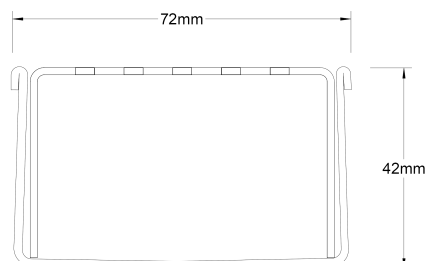

Stormtech Modular Kits are supplied with grate and oversized channel to be cut down on site. One piece channel comes with pre punched spigot with outlet extender (kits up to 2000mm long). Oversized channel enables choice of outlet positions: centre, end or wherever preferred. Kits over 2000mm long and kits requiring multiple outlets are supplied with outlet on joiner plate. All kits are supplied with 2x clip-on end caps.

Refer to AS3500 for outlet pipe sizes specific to your installation. (Grate/Channel Lengths Provided) 900mm/1500mm, 1000mm/1500mm, 1200mm/1800mm,...

**Code** 65PSi40

**Range** 65

**Grate Style** PS

**Category** Modular Kits

**Channel Material** Stainless Steel

**Steel Grade** 316

Grates longer than 1500mm supplied in sections. Tile Inserts longer than 1200mm supplied in sections. Channels over 3000mm supplied in sections with joiner. +/-2mm tolerance on dimensions.

### SPECIFICATIONS + DIMENSIONS

<b>Channel Width</b>	72mm
<b>Channel Depth</b>	42mm
<b>Length(s)</b>	900mm 1000mm 1200mm 1500mm 1800mm 1900mm 2000mm
<b>Outlet Size</b>	DN50