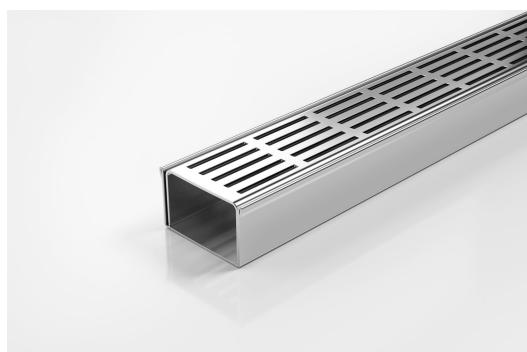

## Linear Drain

The 65PSi40 is a Punched Slot grate design.

The 65PSi40 is a punched slot grate design. The 65PSi40 is a modular drainage kit with stainless steel grate(s), stainless steel drainage channel and fittings. It is size adjustable and will be assembled at the time of installation. All components are manufactured from 316 marine grade stainless steel.

Stormtech Modular Kits are supplied with grate and oversized channel to be cut down on site. One piece channel comes with pre punched spigot with outlet extender (kits up to 2000mm long). Oversized channel enables choice of outlet positions: centre, end or wherever preferred. Kits over 2000mm long and kits requiring multiple outlets are supplied with outlet on joiner plate. All kits are supplied with 2x clip-on end caps.