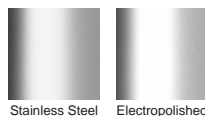

(Grate/Channel Lengths Provided) 900mm/1500mm, 1000mm/1500mm, 1200mm/1800mm, 1500mm/2400mm, 1800mm/3000mm, 2000mm/3000mm

Code 100ARi20

Range 100

Grate Style AR

Category Modular Kits

Channel Material Stainless Steel

SPECIFICATIONS + DIMENSIONS

Channel Width	106mm
Channel Depth	23mm
Length(s)	900mm 1000mm 1200mm 1500mm 1800mm 1900mm 2000mm
Outlet Size	DN50, DN80, DN100

STORMTECH COLOUR FINISHES

Electroplate finishes subject to natural variation with time and local environment. Factors such as pools/surf beaches may require electropolishing. Contact us for suitability.